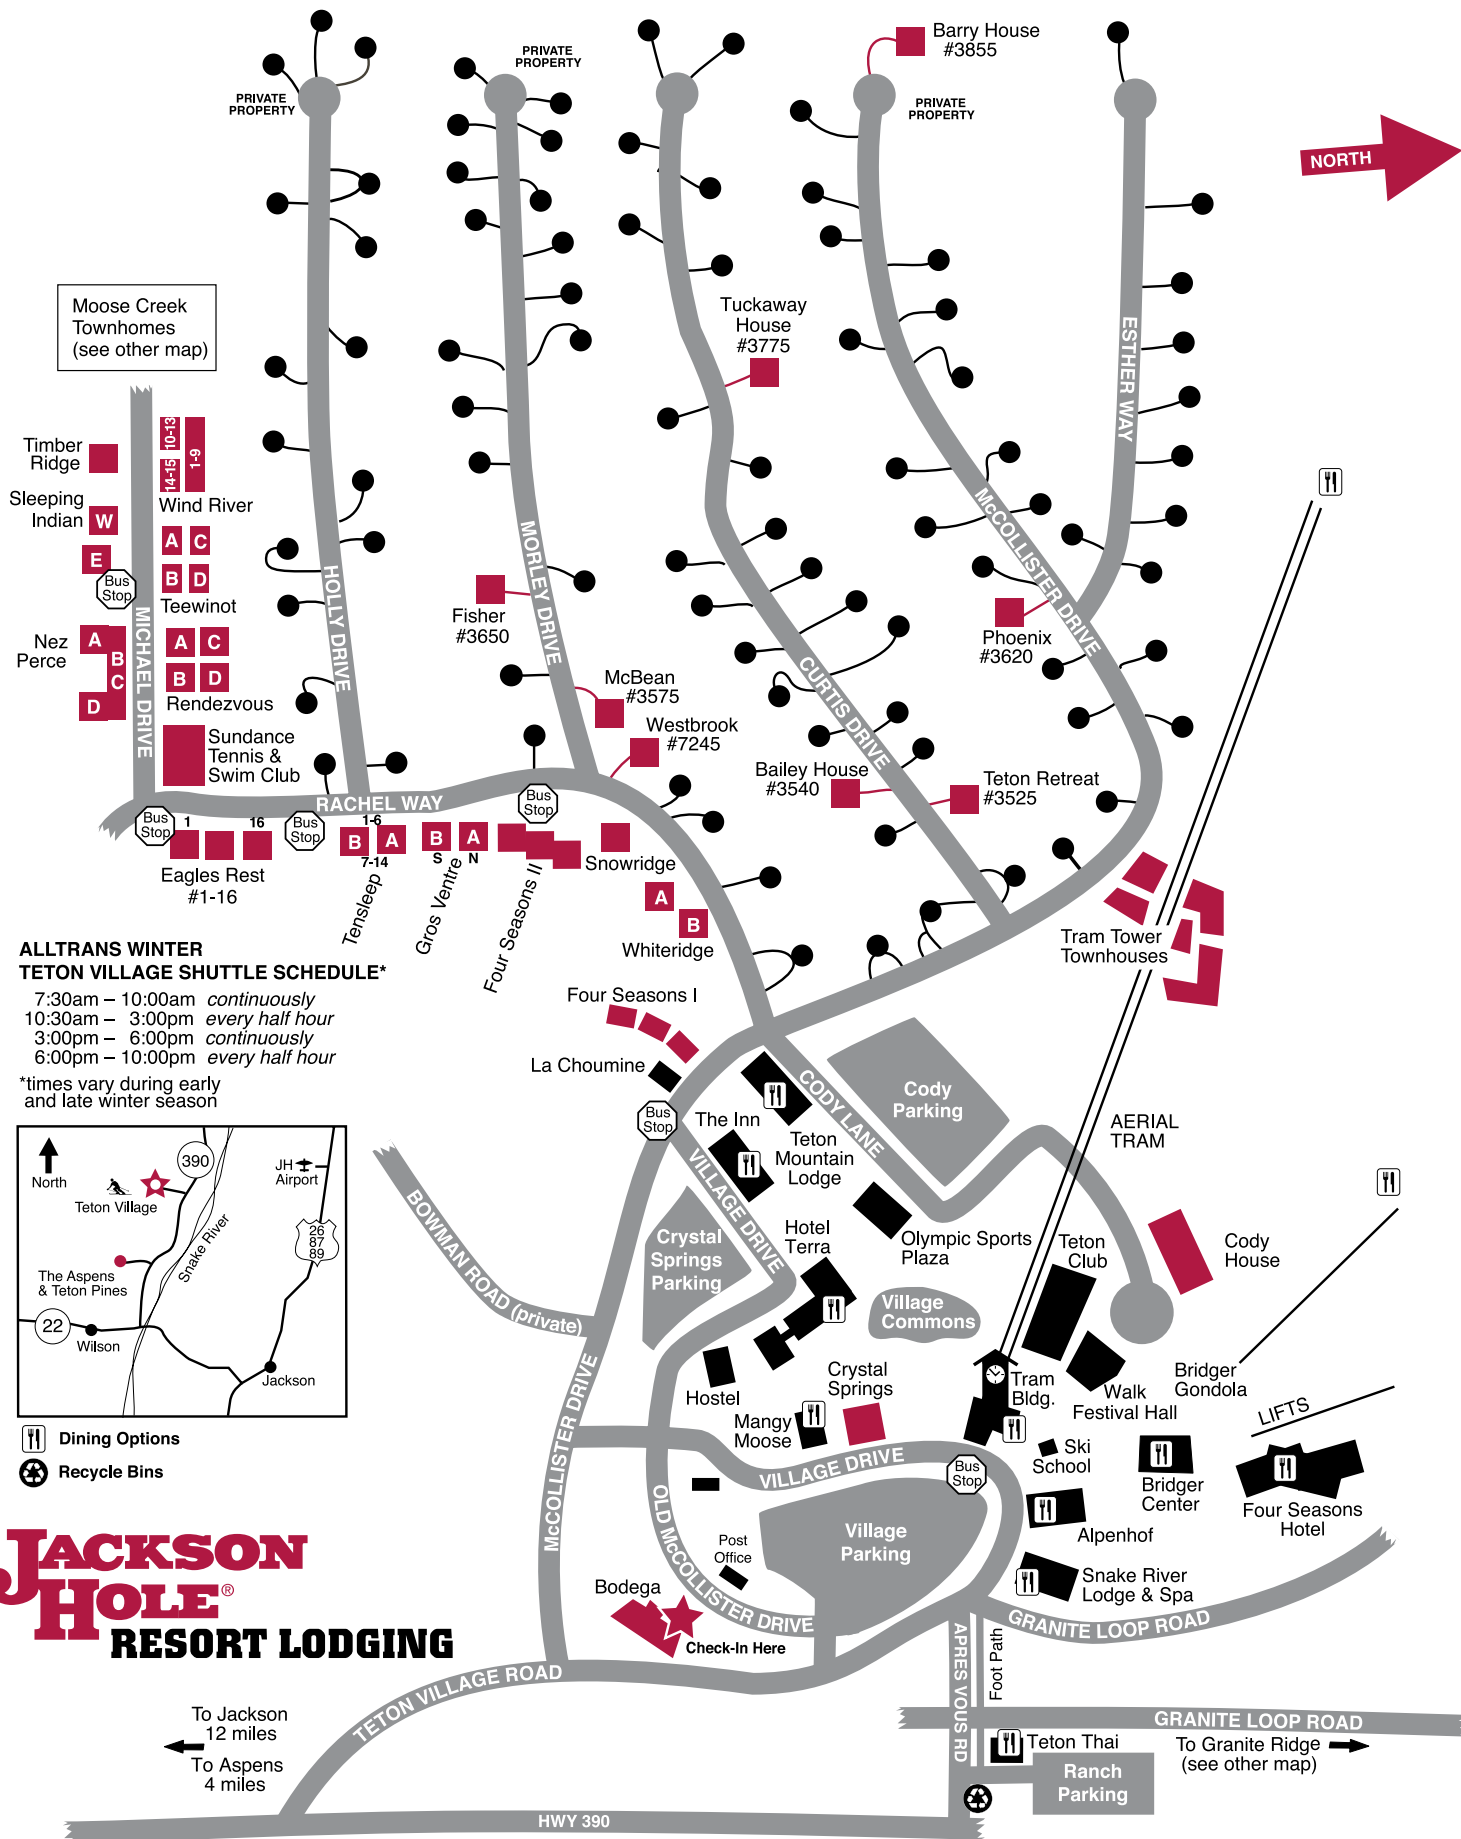

# TETON VILLAGE

Moose Creek Townhomes (see other map)

### ALLTRANS WINTER TETON VILLAGE SHUTTLE SCHEDULE\*

7:30am - 10:00am *continuously*  
 10:30am - 3:00pm *every half hour*  
 3:00pm - 6:00pm *continuously*  
 6:00pm - 10:00pm *every half hour*

\*times vary during early and late winter season

- Dining Options
- Recycle Bins

## JACKSON HOLE RESORT LODGING

To Jackson 12 miles  
 To Aspens 4 miles

GRANITE LOOP ROAD  
 To Granite Ridge (see other map)