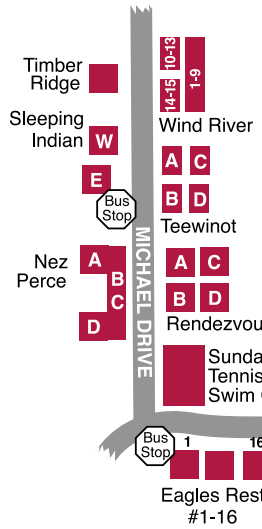

# TETON VILLAGE

Moose Creek Townhomes (see other map)

### ALLTRANS WINTER TETON VILLAGE SHUTTLE SCHEDULE\*

7:30am - 10:00am *continuously*  
 10:30am - 3:00pm *every half hour*  
 3:00pm - 6:00pm *continuously*  
 6:00pm - 10:00pm *every half hour*

\*times vary during early and late winter season

## JACKSON HOLE RESORT LODGING

To Jackson 12 miles  
 To Aspens 4 miles

GRANITE LOOP ROAD  
 To Granite Ridge (see other map)