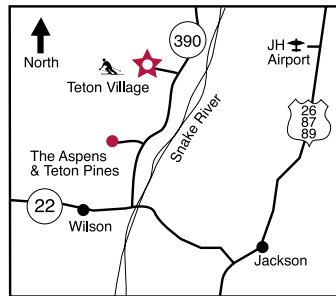

- Dining Options
- Recycle Bins

JACKSON HOLE RESORT LODGING

To Jackson 12 miles
To Aspens 4 miles

GRANITE LOOP ROAD
To Granite Ridge (see other map)